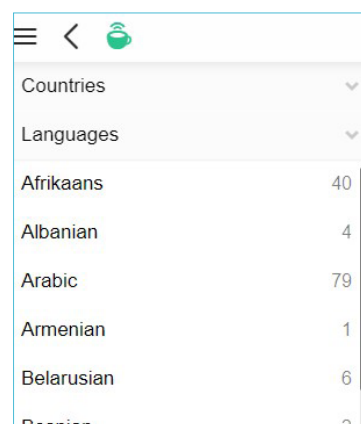

3. Click **sign in** top right

4. Click **Library or Group** bottom left

5. Type **Porirua** to find your library

6. Sign in using your library card number and your library pin

7. In the dropdown box, select your **language** or **country**.