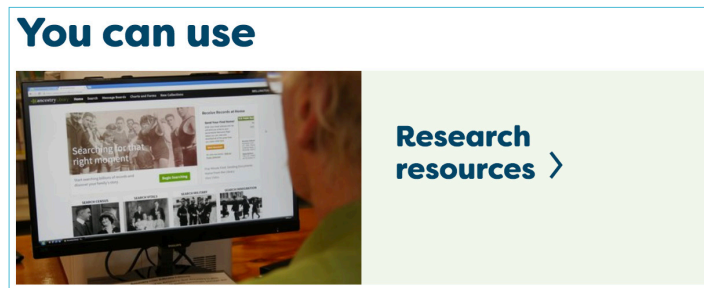

pressreader™ from your library

porirualibrary.org.nz

You will need your library card and access pin to access this online service.

1. Click **Research resources** on the home page

2. Click **pressreader.com**

3. Click **sign in** top right

4. Click **Library or Group** bottom left

5. Type **Porirua** to find your library

6. Sign in using your library card number and your library pin

7. In the dropdown box, select your **language** or **country**.