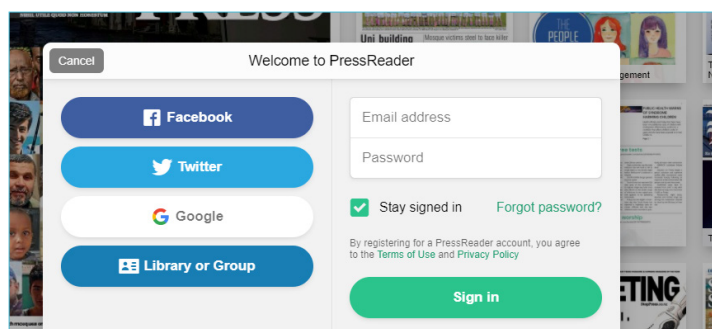

pressreader™ from your library

porirualibrary.org.nz

You will need your library card and access pin to access this online service.

1. Click **Research resources** on the home page

2. Click **pressreader.com**

3. Click **sign in** top right

4. Click **Library or Group** bottom left

5. Type **Porirua** to find your library

6. Sign in using your library card number and your library pin

7. In the dropdown box, select your **language** or **country**.