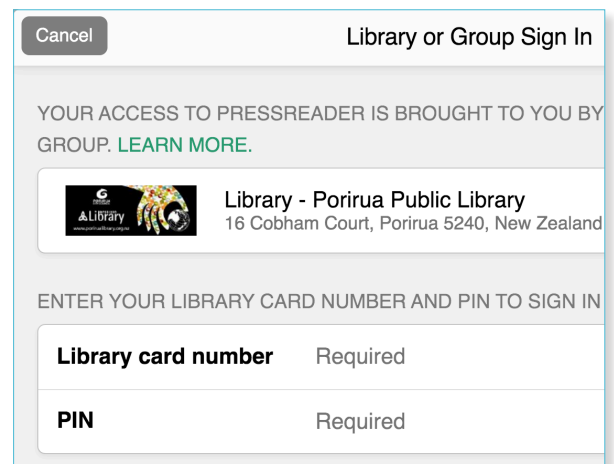

pressreader™ from your library

porirualibrary.org.nz

You will need your library card and access pin to access this online service.

1. Click **Research resources** on the home page

2. Click **pressreader.com**

3. Click **sign in** top right

4. Click **Library or Group** bottom left

5. Type **Porirua** to find your library

6. Sign in using your library card number and your library pin

7. In the dropdown box, select your **language** or **country**.