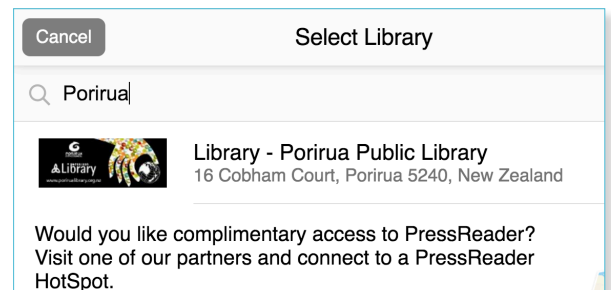

pressreader™ from your library

porirualibrary.org.nz

You will need your library card and access pin to access this online service.

1. Click **Research resources** on the home page

2. Click **pressreader.com**

3. Click **sign in** top right

4. Click **Library or Group** bottom left

5. Type **Porirua** to find your library

6. Sign in using your library card number and your library pin

7. In the dropdown box, select your **language** or **country**.